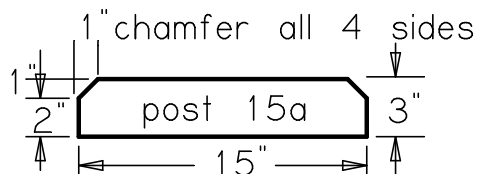

PEAKED POST CAPS

FLAT POST CAP

All post caps are square unless otherwise noted

12665 116TH AVE.
SURREY, B.C.
V3V 3S6
PH: (604)580-4108
FAX: (604)580-4111
TOLL FREE: 1-800-671-8882

SCALE: NTS	APPROVED BY:	DRAWN BY: JA
DATE:	REVISED	
PROJECT		
Post Caps pg2		
REV. NO.	SHEET NO.	DRAWING NO.