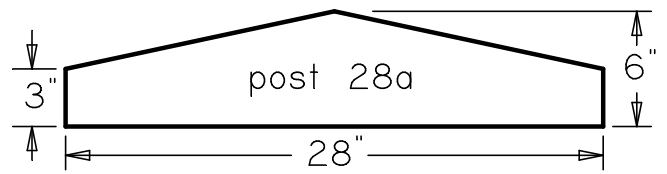

PEAKED POST CAPS

FLAT POST CAP

All post caps are square unless otherwise noted

12665 116TH AVE.
SURREY, B.C.
V3V 3S6
PH: (604)580-4108
FAX: (604)580-4111
TOLL FREE: 1-800-671-8882

SCALE: NTS	APPROVED BY:	DRAWN BY: JA
DATE:	REVISED	
PROJECT		
Post Caps pg2		
REV. NO.	SHEET NO.	DRAWING NO.