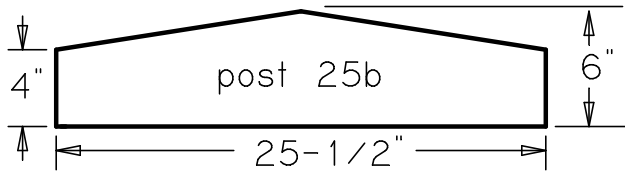

PEAKED POST CAPS

FLAT POST CAP

All post caps are square unless otherwise noted

12665 116TH AVE.
SURREY, B.C.
V3V 3S6
PH: (604)580-4108
FAX: (604)580-4111
TOLL FREE: 1-800-671-8882

SCALE: NTS	APPROVED BY:	DRAWN BY: JA
DATE:	REVISED	
PROJECT		
Post Caps pg2		
REV. NO.	SHEET NO.	DRAWING NO.