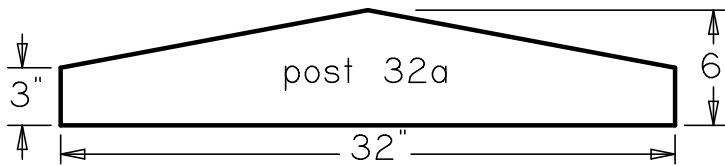

PEAKED POST CAPS

FLAT POST CAP

All post caps are square unless otherwise noted

12665 116TH AVE.
SURREY, B.C.
V3V 3S6
PH: (604)580-4108
FAX: (604)580-4111
TOLL FREE: 1-800-671-8882

SCALE: NTS	APPROVED BY:	DRAWN BY: JA
DATE:	REVISED	
PROJECT		
Post Caps pg2		
REV. NO.	SHEET NO.	DRAWING NO.